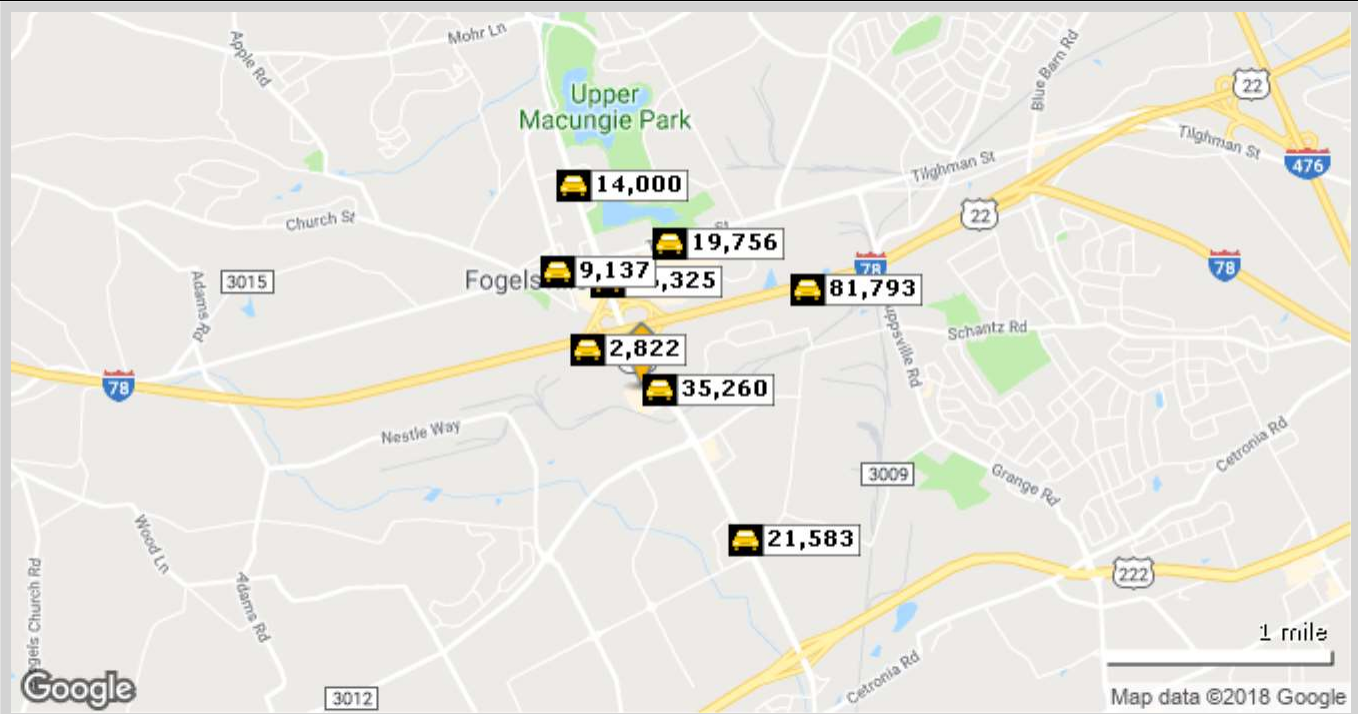

Traffic Count Report

Florence Italian Grille & Sports Bar

238 Sycamore Dr, Breinigsville, PA 18031

Building Type: **General Retail**
 Secondary: **Restaurant**
 GLA: **6,726 SF**
 Year Built: **2001**
 Total Available: **0 SF**
 % Leased: **100%**
 Rent/SF/Yr: -

	Street	Cross Street	Cross Str Dist	Count Year	Avg Daily Volume	Volume Type	Miles from Subject Prop
1	State Rte 100	Stroh Dr	0.07 SE	2016	43,830	MPSI	.10
2	State Rte 100	Penn Dr	0.07 SE	2017	35,260	MPSI	.10
3	I- 78	State Rte 100	0.18 NE	2016	2,822	AADT	.30
4	State Rte 100	Imperial Way	0.02 N	2017	26,325	MPSI	.52
5	Main St	Nursery St	0.02 E	2017	9,137	MPSI	.65
6	Tilghman St	Windsor Dr	0.17 W	2017	19,756	MPSI	.68
7	State Rte 100	T568	0.09 SE	2016	11,338	MPSI	.82
8	State Rte 100	Industrial Blvd	0.08 SE	2017	21,583	MPSI	.82
9	I- 78	Rupperville Rd	0.35 E	2015	81,793	AADT	.89
10	State Rte 100	Glenlivet Dr	0.06 N	2016	14,000	MPSI	.97